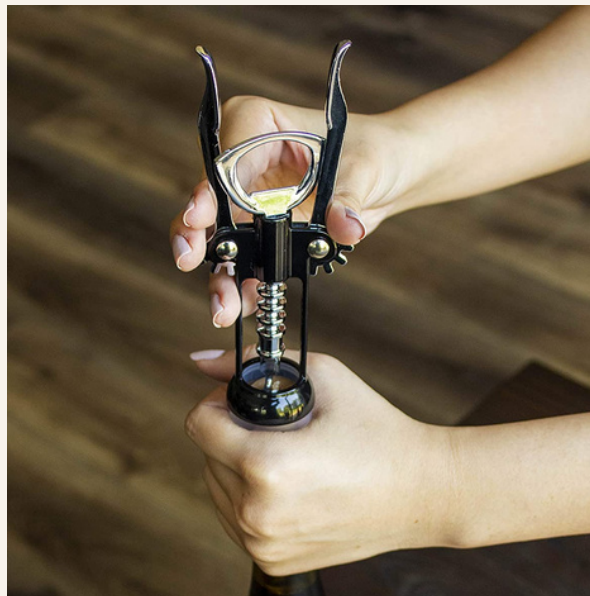

# Kitchen

LEMON/ LIME SQUEEZER

STRAINER

MEASURING CUPS & SPOONS

CAN OPENER

WINE OPENER

WINE STOPPER

CHEESE GRATER