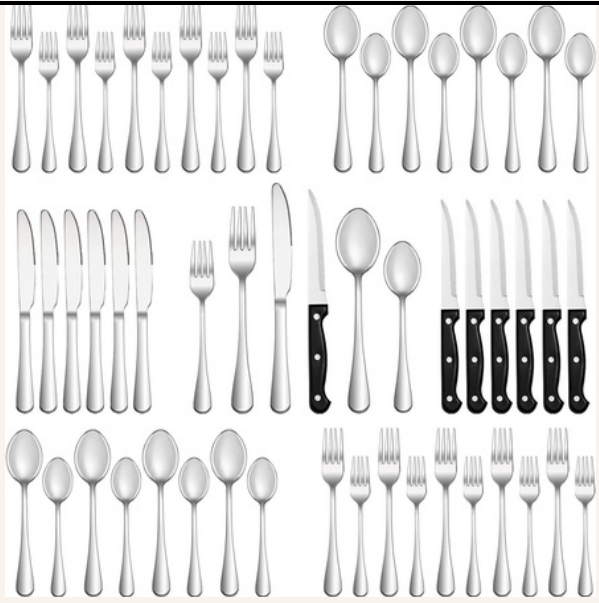

Kitchen

SILVERWARE SET